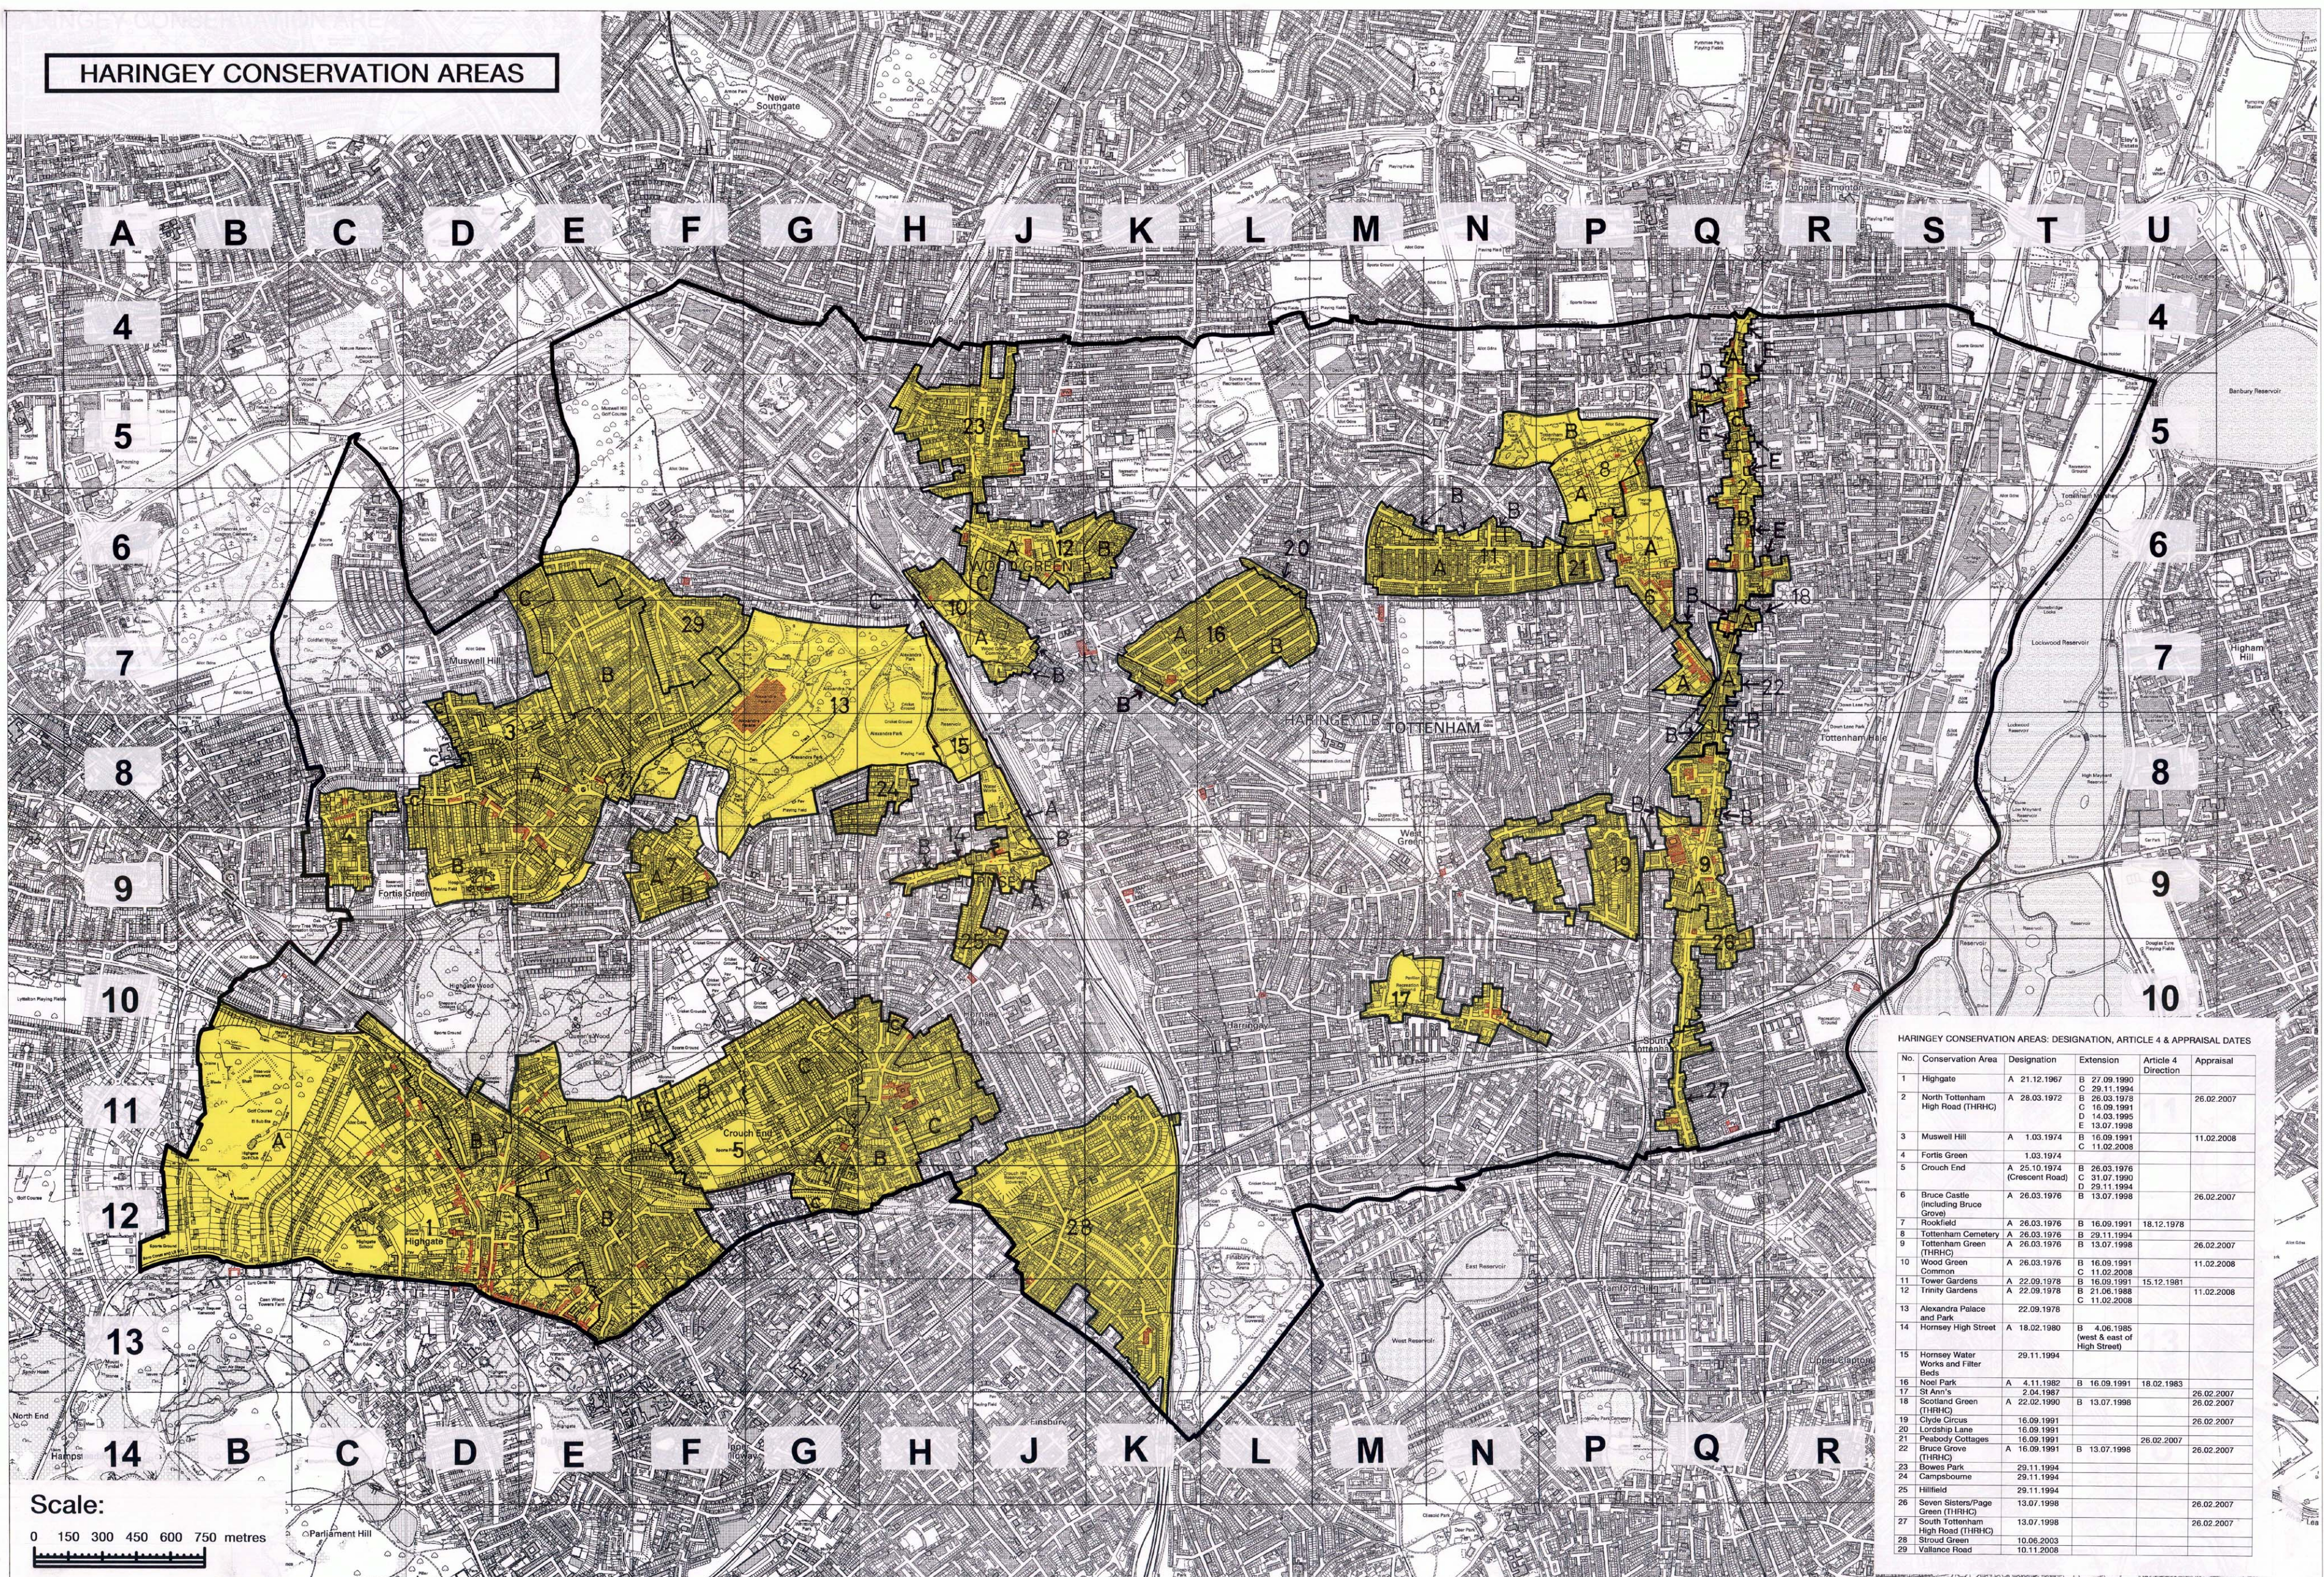

HARINGEY CONSERVATION AREAS

HARINGEY CONSERVATION AREAS: DESIGNATION, ARTICLE 4 & APPRAISAL DATES

No.	Conservation Area	Designation	Extension	Article 4 Direction	Appraisal
1	Highgate	A 21.12.1967	B 27.09.1990 C 29.11.1994		
2	North Tottenham High Road (THRH)	A 28.03.1972	B 26.03.1978 C 16.09.1991 D 14.03.1995 E 13.07.1998		26.02.2007
3	Muswell Hill	A 1.03.1974	B 16.09.1991 C 11.02.2008		11.02.2008
4	Fortis Green	A 1.03.1974	B 16.09.1991 C 11.02.2008		
5	Crouch End	A 25.10.1974 (Crescent Road)	B 26.03.1976 C 31.07.1990 D 29.11.1994 E 13.07.1998		26.02.2007
6	Bruce Castle (including Bruce Grove)	A 28.03.1976	B 13.07.1998		
7	Rookfield	A 26.03.1976	B 16.09.1991	18.12.1978	
8	Tottenham Cemetery	A 28.03.1976	B 29.11.1994		
9	Tottenham Green (THRH)	A 26.03.1976	B 13.07.1998		26.02.2007
10	Wood Green Common	A 26.03.1976	B 16.09.1991 C 11.02.2008		11.02.2008
11	Tower Gardens	A 22.09.1978	B 16.09.1991	15.12.1981	
12	Trinity Gardens	A 22.09.1978	B 21.06.1988 C 11.02.2008		11.02.2008
13	Alexandra Palace and Park	22.09.1978			
14	Hornsey High Street	A 18.02.1980	B 4.06.1985 (west & east of High Street)		
15	Hornsey Water Works and Filter Beds	29.11.1994			
16	Noel Park	A 4.11.1982	B 16.09.1991	18.02.1983	
17	St Ann's	2.04.1987			26.02.2007
18	Scotland Green (THRH)	A 22.02.1990	B 13.07.1998		26.02.2007
19	Clyde Circus	16.09.1991			26.02.2007
20	Lordship Lane	16.09.1991			26.02.2007
21	Peabody Cottages	16.09.1991		26.02.2007	
22	Bruce Grove (THRH)	A 16.09.1991	B 13.07.1998		26.02.2007
23	Bowes Park	29.11.1994			
24	Campbourne	29.11.1994			
25	Hillfield	29.11.1994			
26	Seven Sisters/Page Green (THRH)	13.07.1998			26.02.2007
27	South Tottenham High Road (THRH)	13.07.1998			26.02.2007
28	Stroud Green	10.06.2003			
29	Vallance Road	10.11.2008			

THE GRID SYSTEM ON THIS MAP CAN BE CROSS REFERENCED TO THE HARINGEY BOROUGH STREET INDEX.
This map is reproduced from Ordnance Survey material with the permission of the Ordnance Survey on behalf of the Controller of Her Majesty's Stationery Office © Crown copyright. L B Haringey LA100019199 (2009) Unauthorised reproduction infringes Crown copyright and may lead to prosecution or civil proceedings.